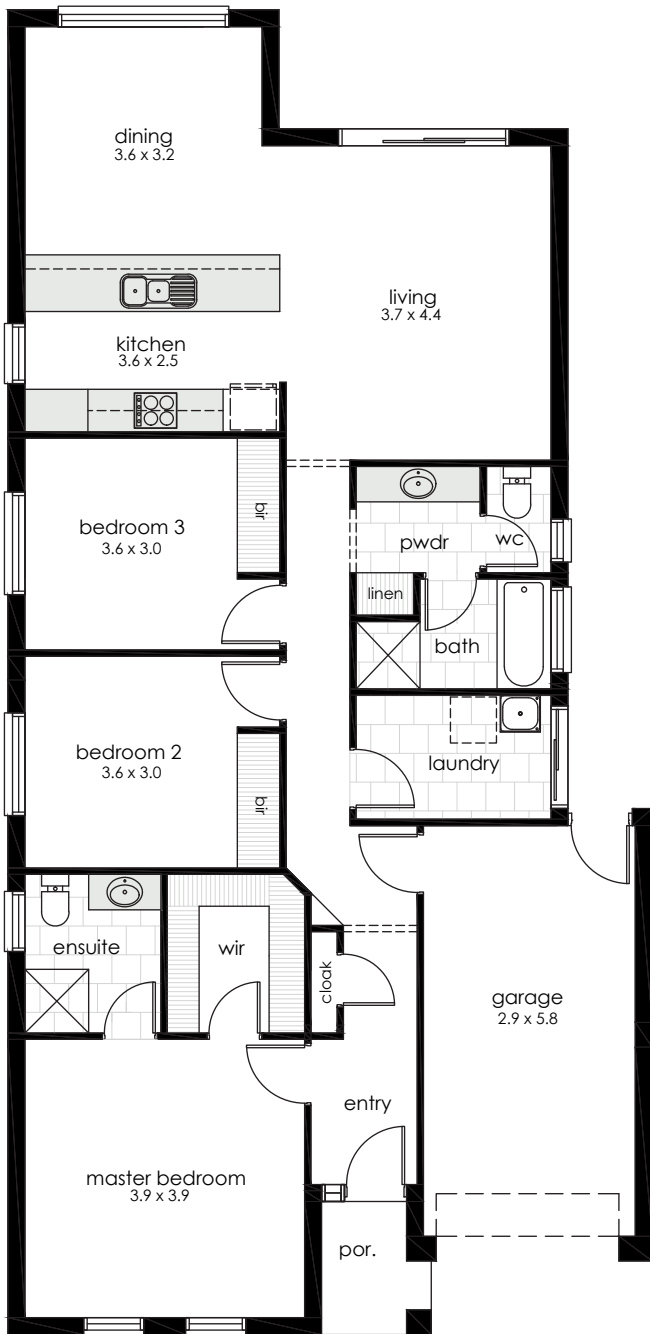

# EDEN

3  2  1 

## DIMENSIONS

Living	123.7
Garage	20.3
Porch	2.6
<b>Total area</b>	<b>146.6m<sup>2</sup></b>
House width	9.1
House length	18.71

All facade images are for illustrative purposes only. Materials, colours and inclusions may vary.